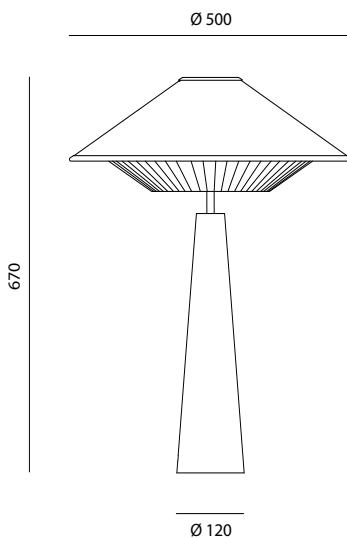

Technical Specifications

OTTO TABLE

Derived from the suspensions showcased at Euroluce 2023, the *Otto Table* expands the *Otto* collection. Featuring a conical base crafted from solid mahogany, the lampshades are available in Rubelli fabrics, enriched with four new Dedar fabrics.

Environment	Indoor
Light source	1 x E27 Bulb Holder E26 Bulb Holder
Voltage	220-240V 110-120V
Power	Max LED 13W
Cable length	200 cm
Switch	On the cable
Plug	Euro Plug - Type C - 2 pins USA Plug - Type A - 2 pins
Dimmable	No
Wiring	CE UL
Weight	3 kg
Materials	
Upper Lampshade	Rubelli / Dedar fabric
Lower Lampshade	Pleated pongé
Structure	Mahogany base and brass stem