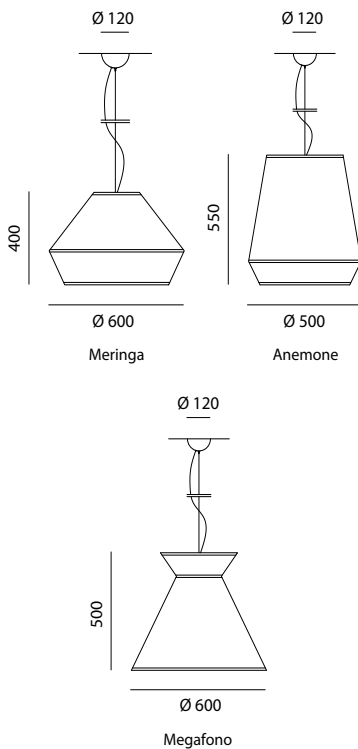

Technical Specifications

EASY ROOF

The *Easy Roof* series features straightforward geometry and bold color contrasts in its design, originating from Servomuto inaugural collection. Made of cotton, the lampshades exhibit block colors with contrasting trimmings and fringing along the bottom rim.

Environment	Indoor
Light source	1 x E27 Bulb Holder E26 Bulb Holder
Voltage	220-240V 110-120V
Power	Max LED 13W
Cable lenght	300 cm
Dimmable	Compatible with dimmable systems
Wiring	CE UL
Certificate	CE
Weight	1,25 kg
Materials	
Lampshade	Cotton fabric
Ceiling Rose	White painted Iron
Colors	
	Anemone
	Megafono
	Meringa