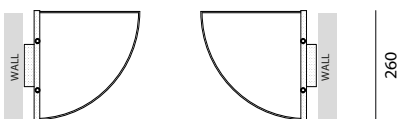

Environment	Indoor
Light source	2 x E27 Bulb Holder E26 Bulb Holder
Voltage	220-240V 110-120V
Power	Max LED 13W
Dimmable	Compatible with dimmable systems
Wiring	CE UL
Weight	1,7 kg
Materials	
Lampshade	Double-layered cotton fabric with fringes, available in two side options
Structure	Perforated golden plated iron plate