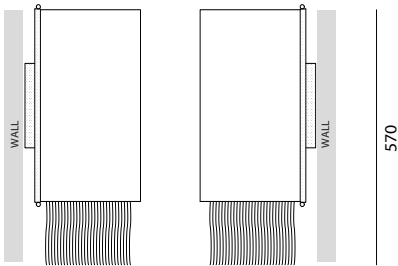

Technical Specifications

CHÈZ JOSEPHINE

Chez Joséphine is inspired by lamps designed by Adolf Loos for the American bar in Vienna and the exterior of Josephine Baker's house. The design features Brass-plated perforated iron, midnight electric blue fringing and a playful juxtaposition between two different profiles.

Environment	Indoor
Light source	2 x E27 Bulb Holder E26 Bulb Holder
Voltage	220-240V 110-120V
Power	Max LED 13W
Dimmable	Compatible with dimmable systems
Wiring	CE UL
Weight	1,7 kg
Materials	
Lampshade	Double-layered cotton fabric with fringes, available in two side options
Structure	Perforated golden plated iron plate

285

285

LEFT OPTION

RIGHT OPTION