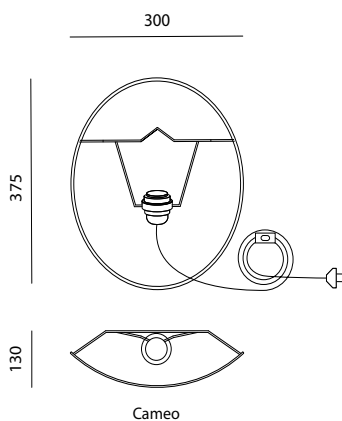

### BIRDS & BUTTERFLIES

A reproduction of the 1750's vintage illustration, originally from Switzerland, made up of ten different subjects depicting wild birds and butterflies.

|                     |  |
|---------------------|--|
| <b>Environment</b>  | Indoor   |
| <b>Light source</b> | 1 x E27 Bulb Holder   E26 Bulb Holder                    |
| <b>Voltage</b>      | 220-240V   110-120V                                      |
| <b>Power</b>        | Max LED 13W  |
| <b>Cable lenght</b> | 200 cm   |
| <b>Switch</b>       | On the cable   |
| <b>Plug</b>         | Euro Plug - Type C - 2 pins   USA Plug - Type A - 2 pins |
| <b>Dimmable</b>     | No   |
| <b>Wiring</b>       | CE   UL  |
| <b>Certificate</b>  | CE   |
| <b>Weight</b>       | 0,35 kg  |
| <b>Materials</b>    |  |
| <b>Lampshade</b>    | Printed paper  |