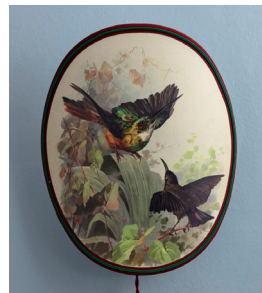

BIRDS & BUTTERFLIES

Prints Available

#1

#2

#3

#4

#5

#6

#7

#8

#9

#10

#11

#12

#13

#14