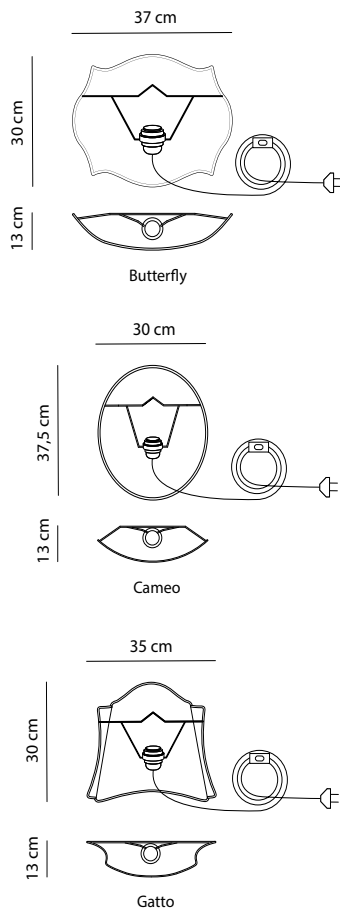

Technical Specifications

SATISFACTION

The *Satisfaction* lamps exude unapologetic love and passion, featuring sleek shapes and Pierre Frey's exclusive *Le Couple* wallpaper illustrated by Louise Bourgoïn.

Environment	Indoor
Light source	1 x E27 Bulb Holder E26 Bulb Holder
Voltage	220-240V 110-120V
Power	Max LED 13W
Cable lenght	200 cm
Switch	On the cable
Plug	Euro Plug - Type C - 2 Pins USA Plug - Type A - 2 pins
Dimmable	No
Wiring	CE UL
Certificate	CE
Weight	0,4 kg
Materials Lampshade	Pierre Frey <i>Le Couple</i> wallpaper