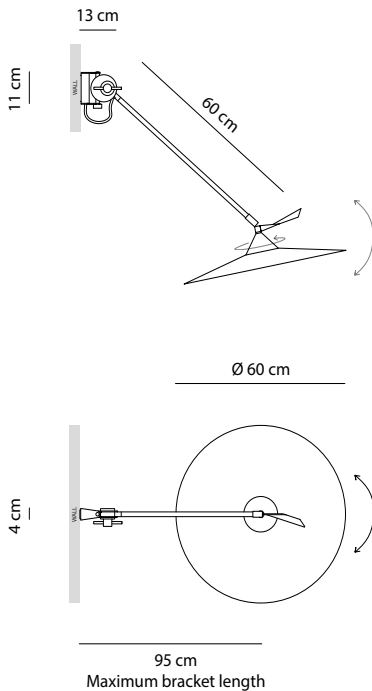

Technical Specifications

PORTOFINO

Inspired by the 1960s Italian "Dolce Vita" lifestyle of Portofino, this collection embodies beachside charm with geometrical umbrellas draped over a brass structure.

Environment	Indoor
Light source	1 x E27 Bulb Holder E26 Bulb holder
Voltage	220-240V 110-120V
Power	Max LED 13W
Dimmable	Compatible with dimmable systems
Wiring	CE UL
Certificate	CE
Weight	3 kg
Materials	
Lampshade	Dedar fabric
Structure	Polished brass
Colors	
	 Black Stripes
	 Fresco - Black
	 Fresco - Green
	 Row Linen