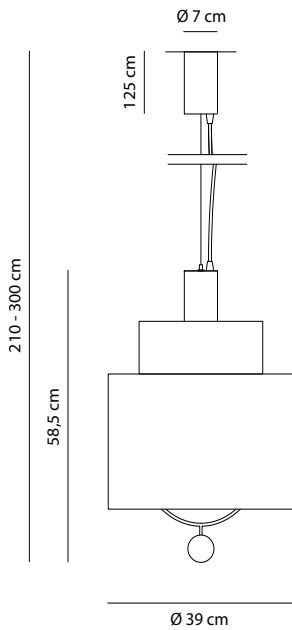

Environment	Indoor
Light source	1 x E27 Bulb Holder E26 Bulb Holder
Voltage	220-240V 110-120V
Power	Max LED 13W
Cable lenght	300 cm - Equipped with a 90cm range of motion pulley system
Dimmable	Compatible with dimmable systems
Wiring	CE UL
Weight	2 kg
Materials	
Lampshade	Linen fabrics
Ceiling Rose	Painted and chromed iron, Painted wood
Colors	
	 Gesso
	 Terracotta

Environment	Indoor
Light source	1 x E27 Bulb Holder E26 Bulb Holder
Voltage	220-240V 110-120V
Power	Max LED 13W
Cable lenght	300 cm - Equipped with a 90cm range of motion pulley system
Dimmable	Compatible with dimmable systems
Wiring	CE UL
Weight	2,2 kg
Materials	
Lampshade	Linen fabrics
Ceiling Rose	Painted and chromed iron, Painted wood
Colors	
	 Ardesia
	 Cemento

Environment	Indoor
Light source	1 x E27 Bulb Holder E26 Bulb Holder
Voltage	220-240V 110-120V
Power	Max LED 13W
Cable lenght	300 cm - Equipped with a 90cm range of motion pulley system
Dimmable	Compatible with dimmable systems
Wiring	CE UL
Weight	2,2 kg
Materials	
Lampshade	Linen fabrics
Ceiling Rose	Painted and chromed iron, Painted wood
Colors	
	 Gesso
	 Terracotta