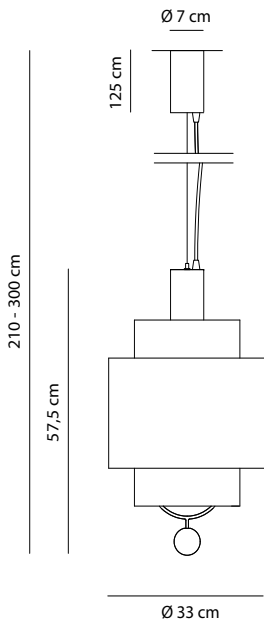

Environment	Indoor
Light source	1 x E27 Bulb Holder E26 Bulb Holder
Voltage	220-240V 110-120V
Power	Max LED 13W
Cable lenght	300 cm - Equipped with a 90cm range of motion pulley system
Dimmable	Compatible with dimmable systems
Wiring	CE UL
Weight	2 kg
Materials	
Lampshade	Linen fabrics
Ceiling Rose	Painted and chromed iron, Painted wood
Colors	
	 Gesso
	 Terracotta

Environment	Indoor
Light source	1 x E27 Bulb Holder E26 Bulb Holder
Voltage	220-240V 110-120V
Power	Max LED 13W
Cable lenght	300 cm - Equipped with a 90cm range of motion pulley system
Dimmable	Compatible with dimmable systems
Wiring	CE UL
Weight	2,2 kg
Materials	
Lampshade	Linen fabrics
Ceiling Rose	Painted and chromed iron, Painted wood
Colors	
	 Ardesia
	 Cemento

Environment	Indoor
Light source	1 x E27 Bulb Holder E26 Bulb Holder
Voltage	220-240V 110-120V
Power	Max LED 13W
Cable lenght	300 cm - Equipped with a 90cm range of motion pulley system
Dimmable	Compatible with dimmable systems
Wiring	CE UL
Weight	2,2 kg
Materials	
Lampshade	Linen fabrics
Ceiling Rose	Painted and chromed iron, Painted wood
Colors	
	 Gesso
	 Terracotta