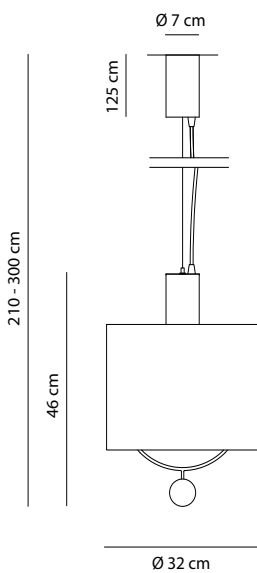

Environment	Indoor
Light source	1 x E27 Bulb Holder E26 Bulb Holder
Voltage	220-240V 110-120V
Power	Max LED 13W
Cable lenght	300 cm - Equipped with a 90cm range of motion pulley system
Dimmable	Compatible with dimmable systems
Wiring	CE UL
Weight	2 kg
Materials	
Lampshade	Linen fabrics
Ceiling Rose	Painted and chromed iron, Painted wood
Colors	
	 Gesso
	 Terracotta

Environment	Indoor
Light source	1 x E27 Bulb Holder E26 Bulb Holder
Voltage	220-240V 110-120V
Power	Max LED 13W
Cable lenght	300 cm - Equipped with a 90cm range of motion pulley system
Dimmable	Compatible with dimmable systems
Wiring	CE UL
Weight	2,2 kg
Materials	
Lampshade	Linen fabrics
Ceiling Rose	Painted and chromed iron, Painted wood
Colors	
	 Ardesia
	 Cemento

Environment	Indoor
Light source	1 x E27 Bulb Holder E26 Bulb Holder
Voltage	220-240V 110-120V
Power	Max LED 13W
Cable lenght	300 cm - Equipped with a 90cm range of motion pulley system
Dimmable	Compatible with dimmable systems
Wiring	CE UL
Weight	2,2 kg
Materials	
Lampshade	Linen fabrics
Ceiling Rose	Painted and chromed iron, Painted wood
Colors	
	 Gesso
	 Terracotta