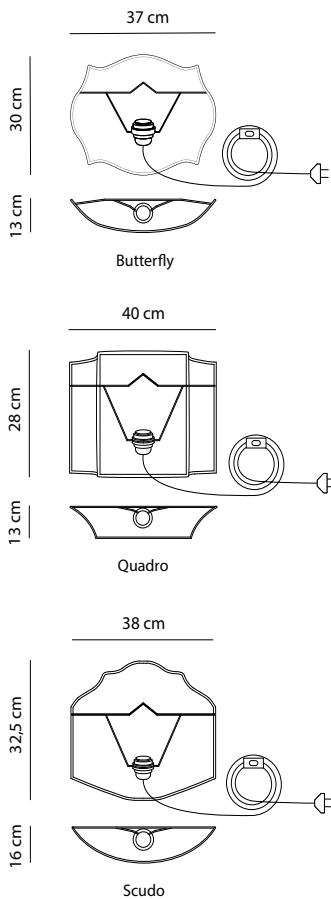

Technical Specifications

I WANNA BE YOUR DOG

I Wanna Be Your Dog revisits a 2013 Servomuto project, channelling the raw energy of punk rock with bold design and rebellious lyrics inspired by The Stooges' "1969" song. Classic white linen lamps adorned with stark black embroidered lettering create a striking contrast, making a bold statement in any space.

Environment	Indoor
Light source	1 x E27 Bulb Holder E26 Bulb Holder
Voltage	220-240V 110-120V
Power	Max LED 13W
Cable lenght	200 cm
Switch	On the cable
Plug	Euro Plug - Type C - 2 Pins USA Plug - Type A - 2 pins
Dimmable	No
Wiring	CE UL
Certificate	CE
Weight	0,4 kg
Materials	
Lampshade	White linen fabric (writing templates available on the website)