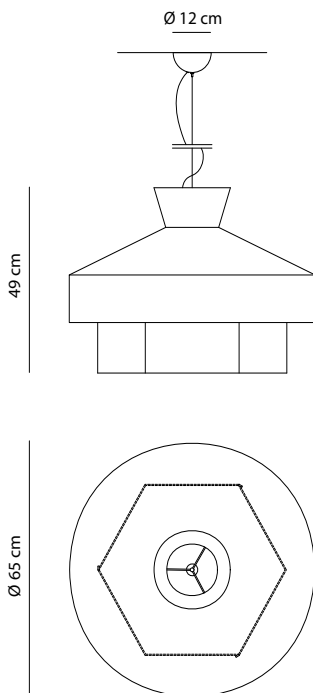

## Technical Specifications

<b>Environment</b>	Indoor
<b>Light source</b>	1 x E27 Bulb Holder   E26 Bulb Holder
<b>Voltage</b>	220-240V   110-120V
<b>Power</b>	Max LED 13W
<b>Cable lenght</b>	300 cm
<b>Dimmable</b>	Compatible with dimmable systems
<b>Wiring</b>	CE   UL
<b>Certificate</b>	CE
<b>Weight</b>	2,5 kg
<b>Materials</b>	
<b>Lampshade</b>	Rattan, Jacquard and Misia fabric
<b>Diffuser</b>	Parchment
<b>Ceiling rose</b>	White painted iron