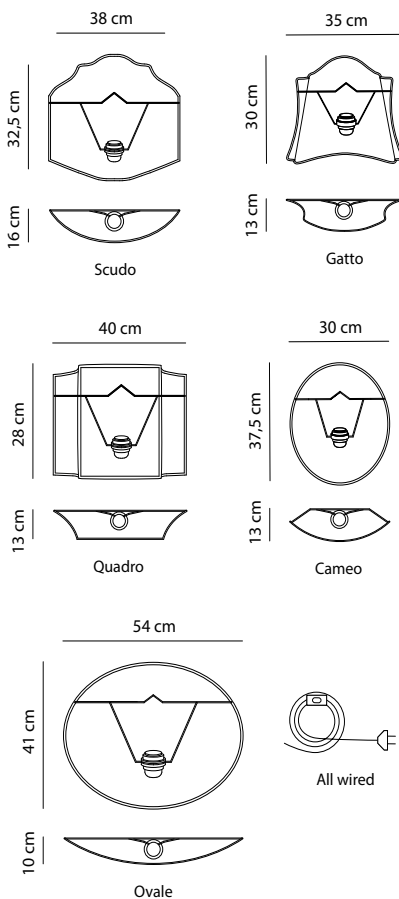

### EASY WALL

The *Easy Wall* Lamp series features simple geometric shapes and vibrant colors with contrasting trimmings, continuing Servomuto initial collection aesthetic. Each lampshade boasts block-colored cotton fabric with contrasting trimmings.

<b>Environment</b>	Indoor
<b>Light source</b>	1 x E27 Bulb Holder   E26 Bulb Holder
<b>Voltage</b>	220-240V   110-120V
<b>Power</b>	Max LED 13W
<b>Cable lenght</b>	200 cm
<b>Switch</b>	On the cable
<b>Plug</b>	Euro Plug - Type C - 2 Pins   USA Plug - Type A - 2 pins
<b>Dimmable</b>	No
<b>Wiring</b>	CE   UL
<b>Certificate</b>	CE
<b>Weight</b>	from 0,35 kg to 0,5 kg
<b>Materials Lampshade</b>	Cotton fabric

#### Colors

Colors availability based on lampshade shapes (check website)