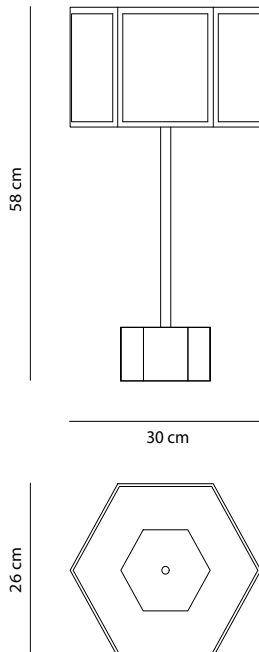

Technical Specifications

EASY TABLE

The *Easy Table* Lamp focuses on minimalistic geometry and vibrant color contrasts in its design, echoing the initial Servomuto collection. Featuring cotton lampshade fabric in block colors with contrasting trimmings, it rests on a walnut wood base with a brass stem.

Environment	Indoor
Light source	1 x E27 Bulb Holder E26 Bulb Holder
Voltage	220-240V 110-120V
Power	Max LED 13W
Cable lenght	200 cm
Switch	On the cable
Plug	Euro Plug - Type C - 2 Pins USA Plug - Type A - 2 pins
Dimmable	No
Wiring	CE UL
Weight	1,35 kg
Materials	
Lampshade	Cotton fabric
Base	Brass, Walnut Wood
Colors	 Pale Yellow  Tan  Turquoise