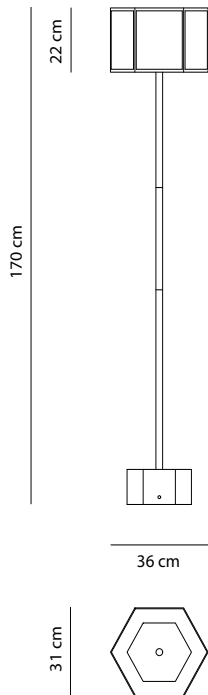

Technical Specifications

EASY FLOOR

The *Easy Floor* Lamp focuses on minimalistic geometry and vibrant color contrasts in its design, echoing the initial Servomuto collection. Featuring cotton lampshade fabric in block colors with contrasting trimmings and fringing, it rests on a walnut wood base with a brass stem.

Environment	Indoor
Light source	1 x E27 Bulb Holder E26 Bulb Holder
Voltage	220-240V 110-120V
Power	Max LED 13W
Cable length	200 cm
Switch	On the cable
Plug	Euro Plug - Type C - 2 Pins USA Plug - Type A - 2 pins
Dimmable	No
Wiring	CE UL
Weight	5,7 kg
Materials	
Lampshade	Cotton fabric
Structure	Brass, Walnut Wood
Colors	 Pale Yellow  Tan  Turquoise