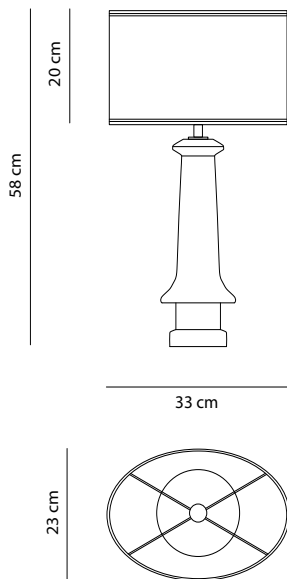

Technical Specifications

CEMENT

Cement lamps take inspiration from ceramics and pottery wheel forms, moulded in silicon casts using vintage porcelain insulators. The concrete, finished with wax for a smooth texture, contrasts elegantly with copper light fixtures and pure linen lampshades.

Environment	Indoor
Light source	1 x E27 Bulb Holder E26 Bulb Holder
Voltage	220-240V 110-120V
Power	Max LED 13W
Cable length	200 cm
Switch	On the cable
Plug	Euro Plug - Type C - 2 Pins USA Plug - Type A - 2 pins
Dimmable	No
Wiring	CE UL
Certificate	CE
Weight	5 kg