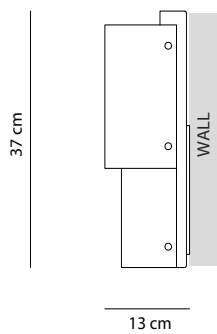

Environment	Indoor
Light source	1 x LED Board, 3000K, CRI>80 (included)
Voltage	220-240V 110-120V
Power	10W
Supply	Included
Dimmable	No
Wiring	CE UL
Certificate	CE
Weight	0,9 kg

Materials	
Upper Lampshade	Rattan
Lower Lampshade	Dedar <i>Trevira</i> fabric
Structure	Golden stainless steel