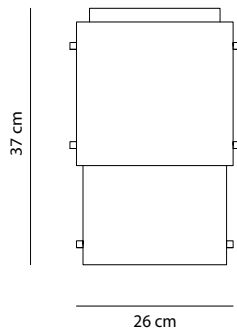

Technical Specifications

BIKINI

Bikini lamp combines rattan airy weave and a reflective golden sheet, creating an architectural interplay that traps and diffuses light. Classic regimental stripes add a sophisticated touch, resembling both a sunblind and a meticulously knotted tie.

Environment	Indoor
Light source	1 x LED Board, 3000K, CRI>80 (included)
Voltage	220-240V 110-120V
Power	10W
Supply	Included
Dimmable	No
Wiring	CE UL
Certificate	CE
Weight	0,9 kg

Materials	
Upper Lampshade	Rattan
Lower Lampshade	Dedar <i>Trevira</i> fabric
Structure	Golden stainless steel